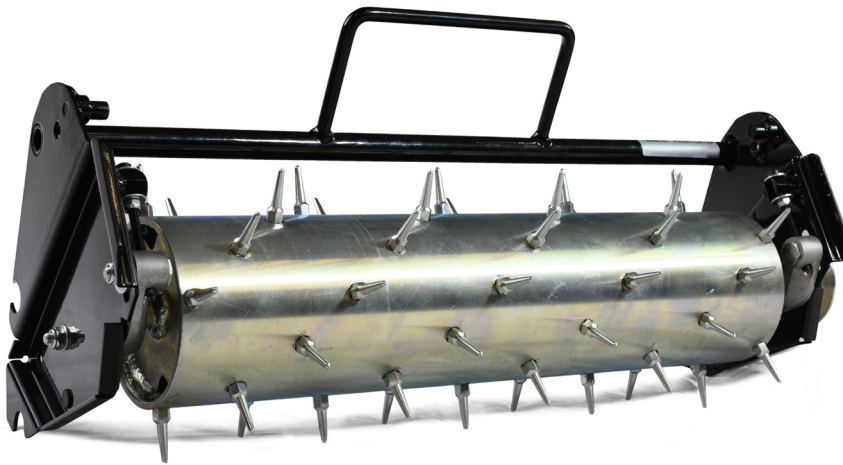

# AERATOR CARTRIDGE

# COBRA

Brand: **COBRA**

Model: **FORTIS AERATOR CARTRIDGE**

Brief Description: **FOR A HEALTHIER, THICKER AND LUSCIOUS LAWN**

**14" AERATOR CARTRIDGE**

**17" AERATOR CARTRIDGE**

**20" AERATOR CARTRIDGE**

**25" AERATOR CARTRIDGE**

**FITS ALL FORTIS MODELS**